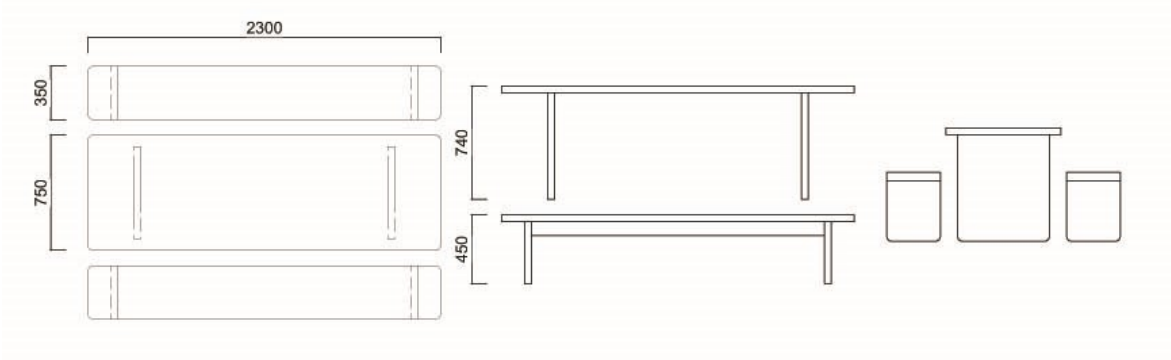

Hills

Standard table and bench set sizes mm

Table 1800w x 750d x 740h, Bench w.1800
 Table 2300w x 750d x 740h, Bench w.2300
 Table 2850w x 750d x 740h, Bench w.2850

Table sizes mm

1500w x 750d x 740h
 1800w x 750d x 740h
 1800w x 1000d x 740h
 2300w x 1000d x 740h
 2300w x 1200d x 740h
 3000w x 1000d x 740h
 3000w x 1200d x 740h + custom

Standard table and 4 bench set sizes mm

Table 2700w x 750d x 740h, Bench w.1200
 Table 3000w x 750d x 740h, Bench w.1050 + 1650

High Table sizes

1800w x 1000d x 900 – 1100mm
 2300w x 1000d x 900 – 1100mm
 2300w x 1200d x 900 – 1100mm
 3000w x 1000d x 900 – 1100mm + custom

Edges

Ash Beech Oak Walnut Maple Ply

Custom

IT power data integration
 Upholstered seat pads

Surface

Over 200 colour and wood grain compact laminate options. See www.jamesburleigh.co.uk/options