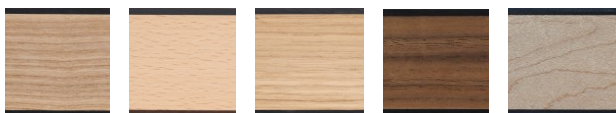

Jura

Sizes mm

750 Dia x 450h
 750 Dia x 740h
 1000 Dia x 740h
 1200 Dia x 740h
 1500 Dia x 740h*

*Limited colour range

Table in 2 sections, sizes mm

1800 Dia x 740h
 2400 Dia x 740h

High Version, sizes mm

1200 Dia x 900 – 1000h
 1500 Dia x 900 – 1000h

Edges and legs

Ash Beech Oak Walnut Maple

Custom

IT power data integration

Surface

Colours and wood grain compact laminate. See www.jamesburleigh.co.uk/options for over 100 options