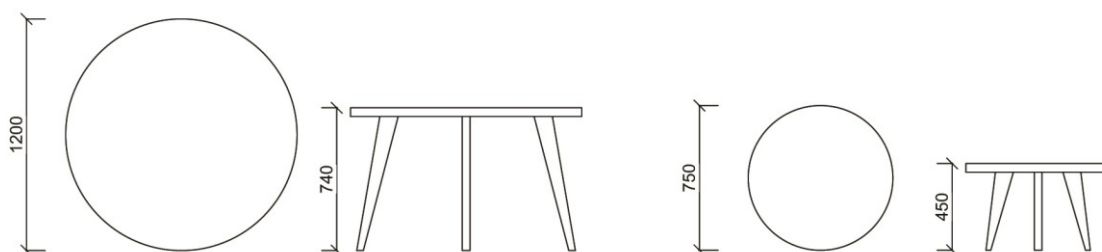

Jura

Sizes mm

750 Dia x 450h
 750 Dia x 740h
 1000 Dia x 740h
 1200 Dia x 740h
 1500 Dia x 740h*

*Limited colour range

Table in 2 sections, sizes mm

1800 Dia x 740h
 2400 Dia x 740h

High Version, sizes mm

1200 Dia x 900 – 1000h
 1500 Dia x 900 – 1000h