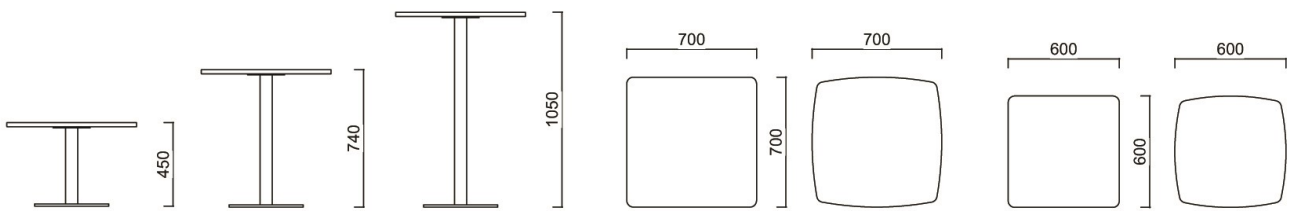

Larry

Sizes mm

600 x 600 x 450h
 700 x 700 x 450h
600 x 600 x 740h
700 x 700 x 740h
 600 x 600 x 1050h
 700 x 700 x 1050h

**We are flexible on heights, bespoke heights available*

Table top options mm

22mm thickness
 40/45mm thickness
 Square design
 Rounded square design

Edges and legs

Ash Beech Oak Walnut Maple Ply

**Ply leg not available*

Surface

Colours and wood grain compact laminate. See www.jamesburleigh.co.uk/options for over 200 options