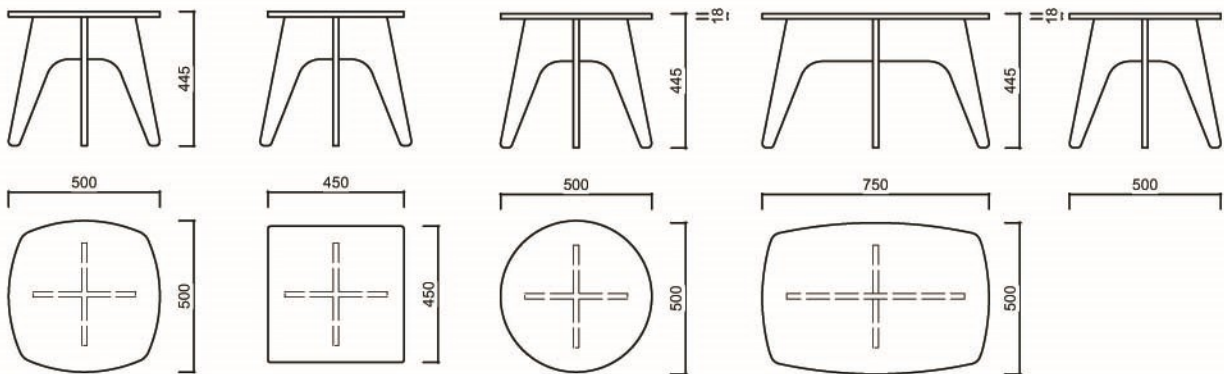

Louie

Sizes

Square w450 x d450 x h445mm
 Round 500 Diameter x h445mm
 Rounded Square w500 x d500 x h445mm
 Rounded Long w750 x d500 x h445mm

Laminate

The colour will be subject to availability.

James Burleigh invites clients to call in advance to check stock availability.

Edge

Ply

Sustainable

These are a creation of our wastage that we are turning into new products. By doing this in turn, we are reducing our waste and making the most of our materials.