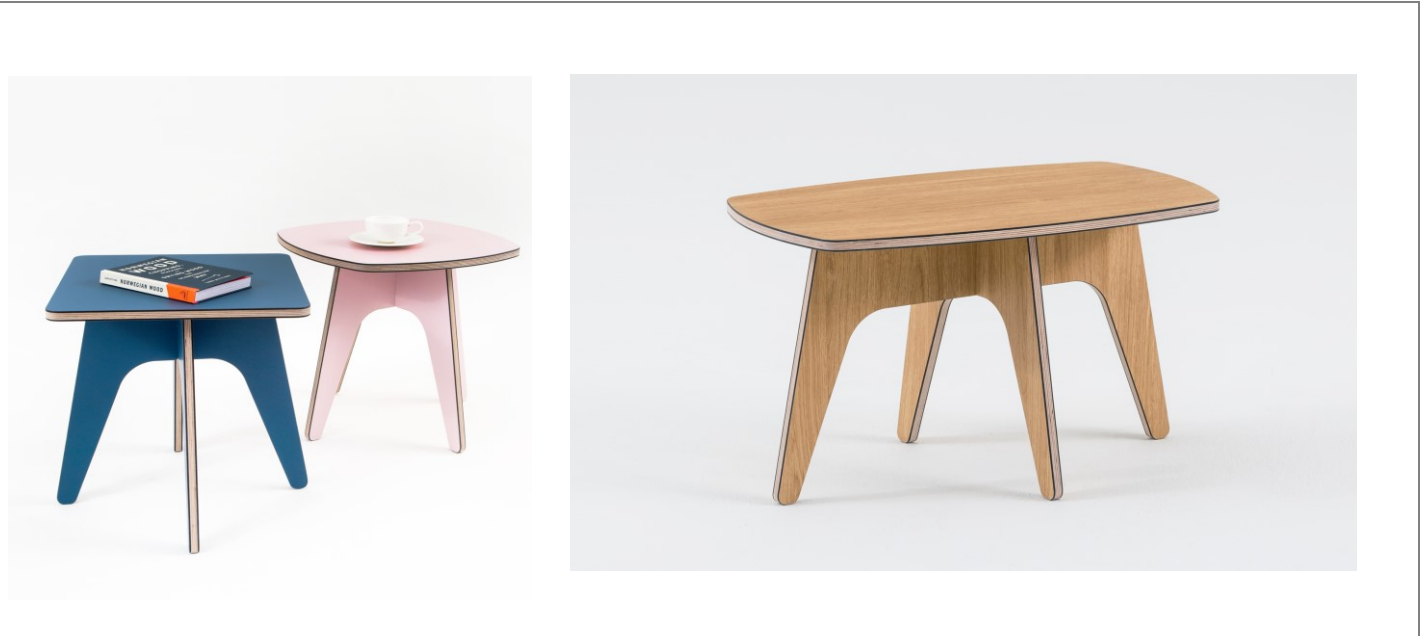

Louie

Sizes

Square w450 x d450 x h445mm
 Round 500 Diameter x h445mm
 Rounded Square w500 x d500 x h445mm
 Rounded Long w750 x d500 x h445mm

Laminate

The colour will be subject to availability.

James Burleigh invites clients to call in advance to check stock availability.

Edge

Ply

Sustainable

These are a creation of our wastage that we are turning into new products. By doing this in turn, we are reducing our waste and making the most of our materials.