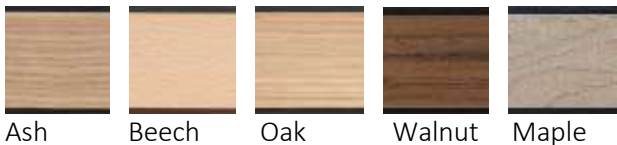

Table sizes mm

- 1500w x 1000d x 740h
- 1800w x 1000d x 740h
- 2400w x 1000d x 740h
- 2400w x 1200d x 740h
- 3000w x 1000d x 740h
- 3000w x 1200d x 740h
- 1500w x 1500d x 740h + custom sizes

Standard table and 4 benches set sizes mm

Edges and legs

Custom

- IT power data integration
- Upholstered seat pads

Surface

Over 100 colour and wood grain compact laminate options. See www.jamesburleigh.co.uk/options

Table 2 sections sizes mm

- Table 3000w x 1200d x 740h
- Table 3000w x 1500d x 740h
- Table 4000w x 1200d x 740h
- Table 4000w x 1500d x 740h
- Table 6000w x 1200d x 740h

Edges and legs

Ash Beech Oak Walnut Maple

Custom

- IT power data integration
- Upholstered seat pads

Surface

Over 100 colour and wood grain compact laminate options. See www.jamesburleigh.co.uk/options