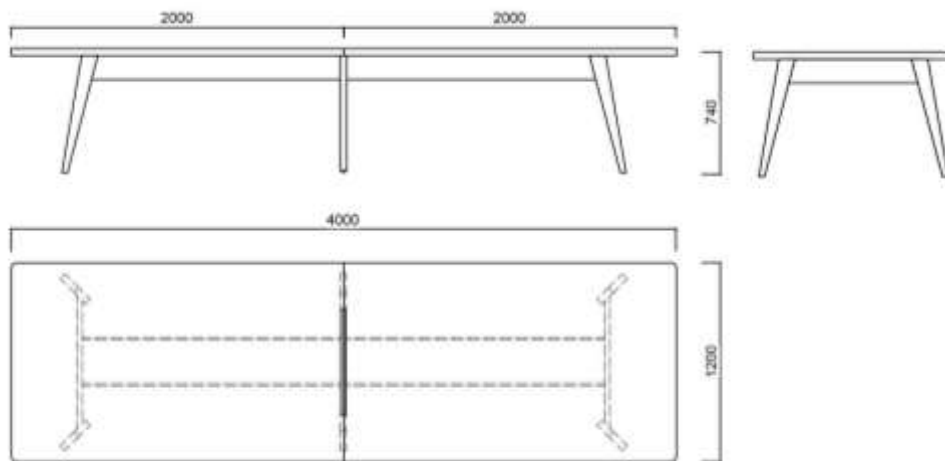

Table sizes mm

- 1500w x 1000d x 740h
- 1800w x 1000d x 740h
- 2400w x 1000d x 740h
- 2400w x 1200d x 740h
- 3000w x 1000d x 740h
- 3000w x 1200d x 740h
- 1500w x 1500d x 740h + custom sizes

Standard table and 4 benches set sizes mm

- Table 2700w x 750d x 740h, bench w.1200
- Table 3000w x 750d x 740h, bench w.1650+1050

High Table Sizes mm

- 1800w x 1000d x 900 – 1100h
- 2400w x 1000d x 900 – 1100h
- 3000w x 1000d x 900 – 1100h + custom sizes

Edges and legs

Custom

- IT power data integration
- Upholstered seat pads

Surface

Over 100 colour and wood grain compact laminate options. See www.jamesburleigh.co.uk/options

Table 2 sections sizes mm

- Table 3000w x 1200d x 740h
- Table 3000w x 1500d x 740h
- Table 4000w x 1200d x 740h
- Table 4000w x 1500d x 740h
- Table 6000w x 1200d x 740h

+ custom sizes

Table 4 sections sizes mm

- Table 3600 x 1500d x 740h
- Table 4000w x 1500d x 740h
- Table 4800w x 1500d x 740h + custom sizes

Table 6 sections sizes mm

Table 6000w x 1500d x 740h + custom sizes