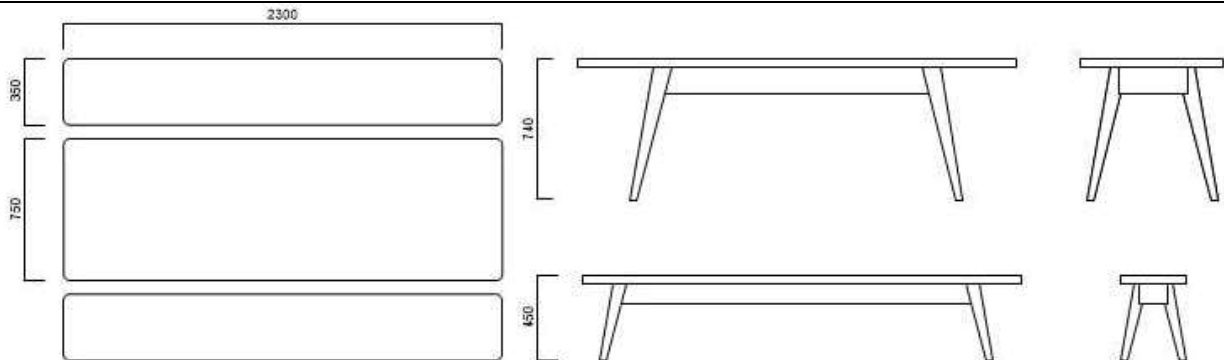

Osprey

Standard table and 2 benches set sizes mm

- Table 1500w x 750d x 740h, bench w.1500
- Table 1800w x 750d x 740h, bench w.1800
- Table 2300w x 750d x 740h, bench w.2300
- Table 2850w x 750d x 740h, bench w.2850
- Table 3000w x 1000d x 740h, bench w.3000
- Table 3000w x 1200d x 740h, bench w.3000

Table sizes mm

- 1500w x 1000d x 740h
- 1800w x 1000d x 740h
- 2400w x 1000d x 740h
- 2400w x 1200d x 740h
- 3000w x 1000d x 740h
- 3000w x 1200d x 740h
- 1500w x 1500d x 740h + custom sizes

Standard table and 4 benches set sizes mm

- Table 2700w x 750d x 740h, bench w.1200
- Table 3000w x 750d x 740h, bench w.1650+1050

High Table Sizes mm

- 1800w x 1000d x 900 – 1100h
- 2400w x 1000d x 900 – 1100h
- 3000w x 1000d x 900 – 1100h + custom sizes

+ custom sizes

Table 4 sections sizes mm

- Table 3600 x 1500d x 740h
- Table 4000w x 1500d x 740h
- Table 4800w x 1500d x 740h + custom sizes

Table 6 sections sizes mm

Table 6000w x 1500d x 740h + custom sizes