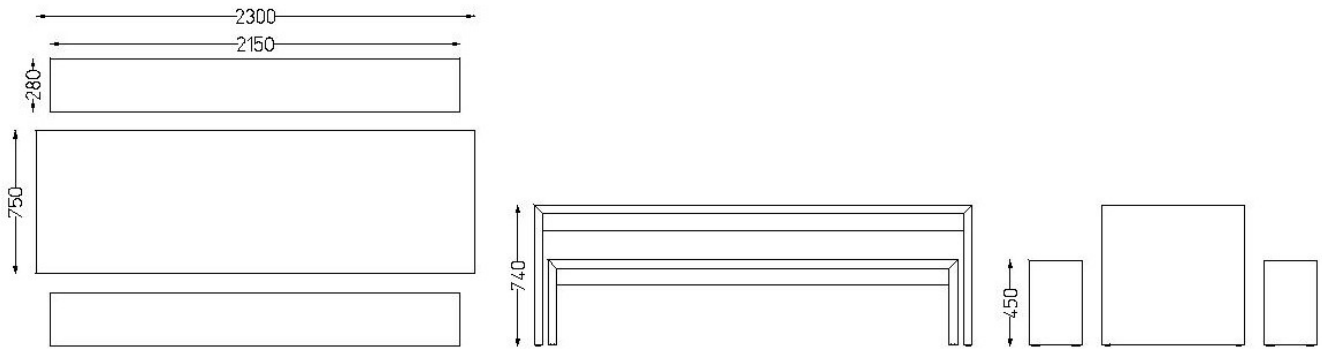

Waldo/45

james burleigh

Standard table and 2 bench set sizes mm

- Table 1200w x 750d x 740h, Bench w. 1050
- Table 1500w x 750d x 740h, Bench w.1350
- Table 1800w x 750d x 740h, Bench w.1650
- Table 2300w x 750d x 740h, Bench w.2150
- Table 2850w x 750d x 740h, Bench w.2700

Standard table and 4 bench set sizes mm

- Table 2700w x 750d x 740h, Bench w.1200
- Table 3000w x 750d x 740h, Bench w.1050 + w.1650

Table sizes mm

- 750w x 750d x 740h
- 1500w x 750d x 740h
- 1800w x 750d x 740h
- 1800w x 1000d x 740h
- 2300w x 1000d x 740h
- 2300w x 1200d x 740h
- 3000w x 1000d x 740h
- 3000w x 1200d x 740h

Table 2 Sections Sizes mm

- 4000w x 1000d x 740h
- 6000w x 1200d x 740h

Edges

Ash Beech Oak Walnut Maple Ply

Custom

- IT power data integration
- Upholstered seat pads

Surface

Over 100 colour and wood grain compact laminate options. See www.jamesburleigh.co.uk/options

Table 2 Sections sizes mm

- 4000w x 1000d x 740h
- 6000w x 1200d x 740h

Edges

Custom

IT power data integration

Surface

Over 100 colour and wood grain compact laminate options. See www.jamesburleigh.co.uk/options