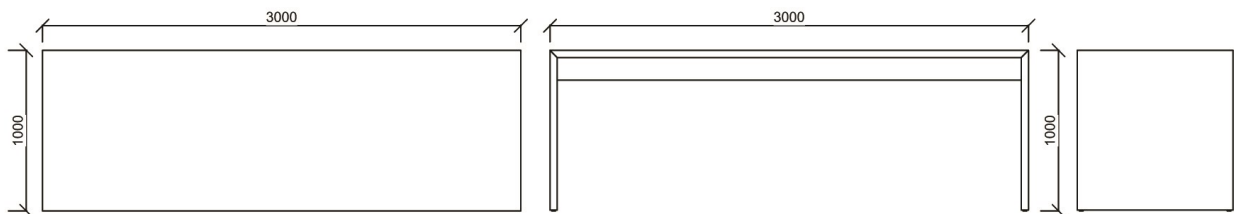

Standard table and 4 bench set sizes mm

- Table 2700w x 750d x 740h, Bench w.1200
- Table 3000w x 750d x 740h, Bench w.1050 + w.1650

Table sizes mm

- 750w x 750d x 740h
- 1500w x 750d x 740h
- 1800w x 750d x 740h
- 1800w x 1000d x 740h
- 2300w x 1000d x 740h
- 2300w x 1200d x 740h
- 3000w x 1000d x 740h
- 3000w x 1200d x 740h

Table 2 Sections Sizes mm

- 4000w x 1000d x 740h
- 6000w x 1200d x 740h

Edges

Ash Beech Oak Walnut Maple Ply

Custom

- IT power data integration
- Upholstered seat pads

Surface

Over 100 colour and wood grain compact laminate options. See www.jamesburleigh.co.uk/options

High Waldo/45

james burleigh

Table sizes mm

- Table 1500w x 750d x 900 – 1100h
- Table 1800w x 750d x 900 – 1100h
- Table 1800w x 1000d x 900 – 1100h
- Table 2300w x 1000d x 900 – 1100h
- Table 2300w x 1200d x 900 – 1100h
- Table 3000w x 1000d x 900 – 1100h
- Table 3000w x 1200d x 900 – 1100h

Table 2 Sections sizes mm

- 4000w x 1000d x 740h
- 6000w x 1200d x 740h

Edges

Custom

IT power data integration

Surface

Over 100 colour and wood grain compact laminate options. See www.jamesburleigh.co.uk/options