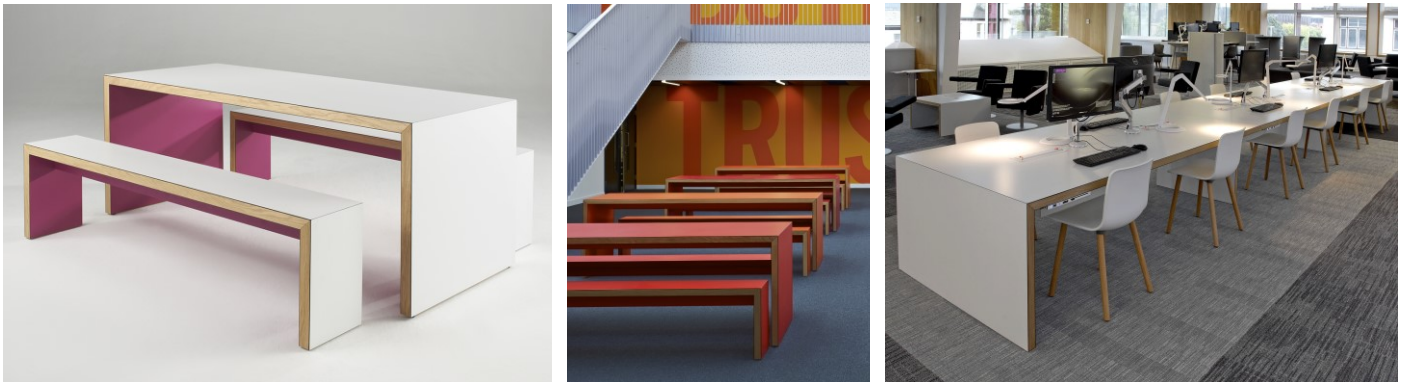

Waldo/45

james burleigh

Standard table and 2 bench set sizes mm

- Table 1200w x 750d x 740h, Bench w. 1050
- Table 1500w x 750d x 740h, Bench w.1350
- Table 1800w x 750d x 740h, Bench w.1650
- Table 2300w x 750d x 740h, Bench w.2150
- Table 2850w x 750d x 740h, Bench w.2700

Standard table and 4 bench set sizes mm

- Table 2700w x 750d x 740h, Bench w.1200
- Table 3000w x 750d x 740h, Bench w.1050 + w.1650

Table sizes mm

- 750w x 750d x 740h
- 1500w x 750d x 740h
- 1800w x 750d x 740h
- 1800w x 1000d x 740h
- 2300w x 1000d x 740h
- 2300w x 1200d x 740h
- 3000w x 1000d x 740h
- 3000w x 1200d x 740h

Table 2 Sections Sizes mm

- 4000w x 1000d x 740h
- 6000w x 1200d x 740h

Edges

Ash Beech Oak Walnut Maple Ply

Custom

- IT power data integration
- Upholstered seat pads

Surface

Over 100 colour and wood grain compact laminate options. See www.jamesburleigh.co.uk/options

Table 2 Sections sizes mm

- 4000w x 1000d x 740h
- 6000w x 1200d x 740h

Edges

Custom

IT power data integration

Surface

Over 100 colour and wood grain compact laminate options. See www.jamesburleigh.co.uk/options