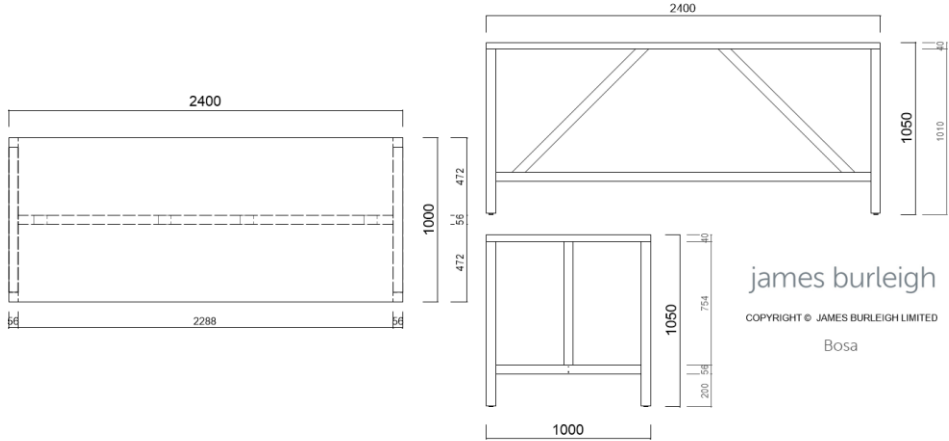

**Table sizes, Inches**

Height 29-1/8"

- 30" L x 30" d
- 48" L x 30" d
- 59" L x 30" d
- 71" L x 30" d
- 71" L x 40" d
- 71" L x 48" d
- 96" L x 40" d\*
- 96" L x 48" d\*
- 118" L x 40" d\*
- 118" L x 48" d\*
- + custom sizes available**

**Table in two sections, Inches, Height 29-1/8"**

- 138" L x 40" d\*
- 138" L x 48" d\*
- 158" L x 40" d\*
- 158" L x 48" d\*
- 197" L x 40" d\*
- 197" L x 48" d\*
- 236" L x 40" d\*
- 236" L x 48" d\*
- \*With corner brackets**
- + custom sizes available**

**Custom**

- IT power data integration
- Cable management
- Castors to make table moveable

BOSA HIGH

**High Table sizes, mm**  
Height 1050mm

- 1800w x 750d
- 1800w x 1000d
- 2400w x 750d
- 2400w x 1000d
- 2400w x 1200d
- 3000w x 600d
- 3000w x 1000d
- 3000w x 1200d

+ custom sizes available

**High Table in two sections, mm**

Height 1050mm

- 3500w x 750d
- 3500w x 1000d
- 3500w x 1200d
- 4000w x 750d
- 4000w x 1000d
- 4000w x 1200d
- 6000w x 750d
- 6000w x 1000d
- 6000w x 1200d