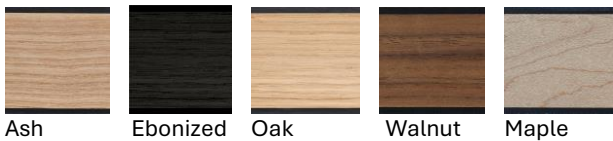

**Table sizes, Inches**

Height 29-1/8"

- 30" L x 30" d
- 48" L x 30" d
- 59" L x 30" d
- 71" L x 30" d
- 71" L x 40" d
- 71" L x 48" d
- 96" L x 40" d\*
- 96" L x 48" d\*
- 118" L x 40" d\*
- 118" L x 48" d\*
- + custom sizes available**

**Table in two sections, Inches, Height 29-1/8"**

- 138" L x 40" d\*
- 138" L x 48" d\*
- 158" L x 40" d\*
- 158" L x 48" d\*
- 197" L x 40" d\*
- 197" L x 48" d\*
- 236" L x 40" d\*
- 236" L x 48" d\*
- \*With corner brackets**
- + custom sizes available**

**Edges and legs**

Ash Ebonized Oak Walnut Maple

\*Ply legs not available / Ply edge available

**Tabletop Surface**

Large number of standard colours and wood grain compact laminate options. See [www.jamesburleigh.co.uk/options](http://www.jamesburleigh.co.uk/options)