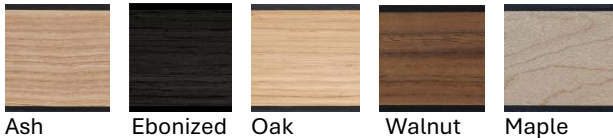

+ custom sizes available

**Edges and legs**

Ash Ebonized Oak Walnut Maple

\*Ply legs not available / Ply edge available

**Tabletop Surface**

Large number of standard colours and wood grain compact laminate options. See [www.jamesburleigh.co.uk/options](http://www.jamesburleigh.co.uk/options)

**Seating stool sizes, Inches**  
15-3/8" L  
+ custom sizes available

**Edges and legs**

\*Ply legs not available / Ply edge available

**Bench Top Surface**

Large number of standard colours and wood grain compact laminate options. See [www.jamesburleigh.co.uk/options](http://www.jamesburleigh.co.uk/options)