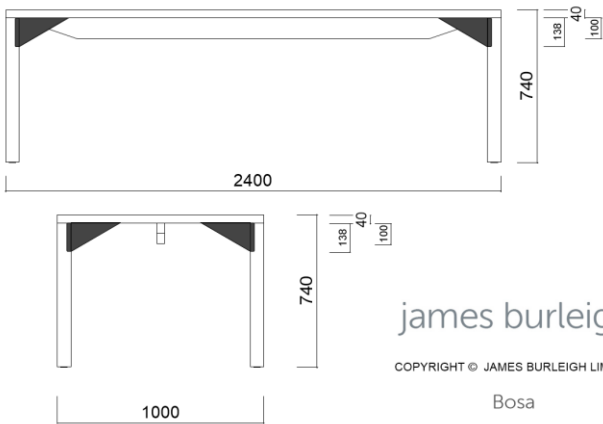

BOSA

james burleigh

COPYRIGHT © JAMES BURLEIGH LIMITED

Bosa

**Table sizes, mm**

Height 740mm

- 750w x 750d
- 1200w x 750d
- 1500w x 750d
- 1800w x 750d
- 1800w x 1000d
- 1800w x 1200d
- 2400w x 1000d\*
- 2400w x 1200d\*
- 3000w x 1000d\*
- 3000w x 1200d\*
- + custom sizes available**

**Table in two sections mm, Height 740mm**

- 3500w x 1000d\*
- 3500w x 1200d\*
- 4000w x 1000d\*
- 4000w x 1200d\*
- 5000w x 1000d\*
- 5000w x 1200d\*
- 6000w x 1000d\*
- 6000w x 1200d\*
- \*With corner brackets**
- + custom sizes available**

**Table sizes, Inches**

Height 29-1/8"

- 30" L x 30" d
- 48" L x 30" d
- 59" L x 30" d
- 71" L x 30" d
- 71" L x 40" d
- 71" L x 48" d
- 96" L x 40" d\*
- 96" L x 48" d\*
- 118" L x 40" d\*
- 118" L x 48" d\*
- + custom sizes available**

**Table in two sections, Inches, Height 29-1/8"**

- 138" L x 40" d\*
- 138" L x 48" d\*
- 158" L x 40" d\*
- 158" L x 48" d\*
- 197" L x 40" d\*
- 197" L x 48" d\*
- 236" L x 40" d\*
- 236" L x 48" d\*
- \*With corner brackets**
- + custom sizes available**