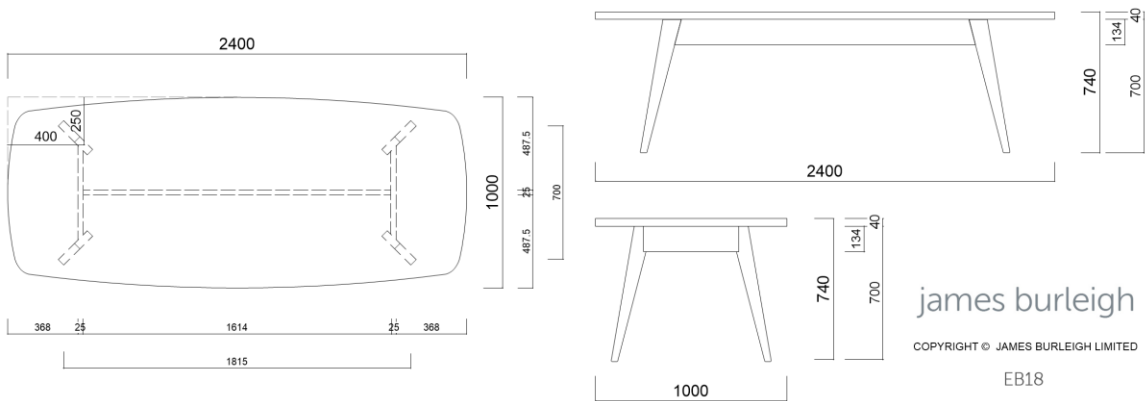

EB18

james burleigh
 COPYRIGHT © JAMES BURLEIGH LIMITED
 EB18

Table sizes, mm
 Height 740mm

1800w x 860d
 2100w x 950d
 2400w x 1000d **with frame**
 2800w x 1200d **with frame**
 3000w x 1200d **with frame**

+ custom sizes available

High version available on request.

Table in two sections sizes, mm, Height 740mm

3000w x 1200d
 4000w x 1200d
 6000w x 1200d

Table in four sections sizes, mm, Height 740mm

3600w x 1500d
 4000w x 1500d
 6000w x 1500d
 + custom sizes available

Table sizes, Inches
 Height 29-1/8"

71" L x 34" d
 83" L x 37-1/2" d
 96" L x 40" d **with frame**
 111" L x 44" d **with frame**
 118" L x 48" d **with frame**

+ custom sizes available

High version available on request.

Table in two sections, Inches, Height 29-1/8"

118" L x 48" d
 157" L x 48" d
 236" L x 48" d

Table in four sections, Inches, Height 29-1/8"

142" L x 59" d
 157" L x 59" d
 236" L x 59" d
 + custom sizes available