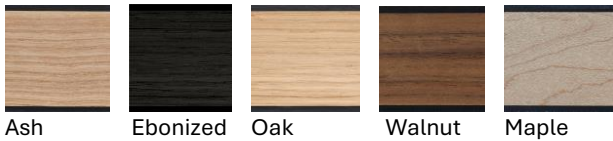

Edges and legs

*Ply legs not available / Ply edge available

Tabletop Surface

Large number of standard colours and wood grain compact laminate options. See www.jamesburleigh.co.uk/options

Custom
IT power data integration
Cable management
Castors to make table moveable