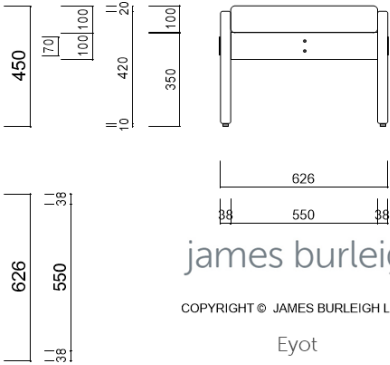

EYOT

james burleigh
 COPYRIGHT © JAMES BURLEIGH LIMITED
 Eyot

Bench sizes, mm

Height 455mm
 Depth 650mm

- 1200w
- 1300w
- 1400w
- 1500w
- 1600w
- 1700w
- 1800w
- 1900w
- 2000w
- 2100w

+ custom sizes available

Bench sizes, mm

Height 455mm
 Depth 630mm

- 2200w
- 2300w
- 2400w
- 2500w
- 2600w
- 2700w
- 2800w
- 2900w
- 3000w

+ custom sizes available

Bench sizes, inches

Height 24.8”
 Depth 21-3/4”

- 48” L
- 52” L
- 56” L
- 59” L
- 63” L
- 67” L
- 71” L
- 75” L
- 79” L
- 83” L

+ custom sizes available

Bench sizes, inches

Height 24.8”
 Depth 21-3/4”

- 87” L
- 91” L
- 96” L
- 99” L
- 103” L
- 107” L
- 111” L
- 114” L
- 118” L

+ custom sizes available

Edges and legs

Ash Ebonized Oak Walnut Maple