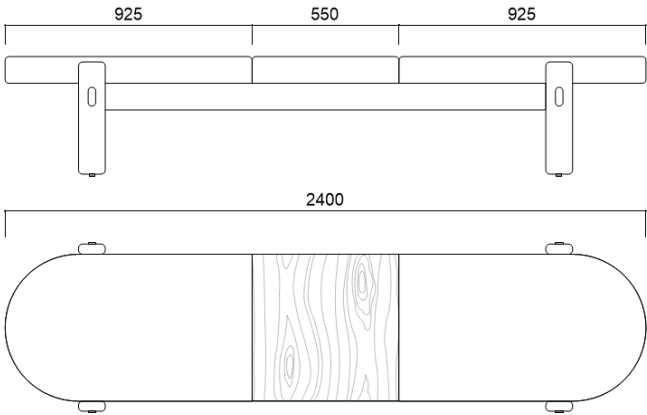

EYOT

james burleigh
 COPYRIGHT © JAMES BURLEIGH LIMITED
 Eyot

Bench sizes, mm

Height 455mm
 Depth 650mm

- 1200w
- 1300w
- 1400w
- 1500w
- 1600w
- 1700w
- 1800w
- 1900w
- 2000w
- 2100w

+ custom sizes available

Bench sizes, mm

Height 455mm
 Depth 630mm

- 2200w
- 2300w
- 2400w
- 2500w
- 2600w
- 2700w
- 2800w
- 2900w
- 3000w

+ custom sizes available

Bench sizes, inches

Height 24.8”
 Depth 21-3/4”

- 48” L
- 52” L
- 56” L
- 59” L
- 63” L
- 67” L
- 71” L
- 75” L
- 79” L
- 83” L

+ custom sizes available

Bench sizes, inches

Height 24.8”
 Depth 21-3/4”

- 87” L
- 91” L
- 96” L
- 99” L
- 103” L
- 107” L
- 111” L
- 114” L
- 118” L

+ custom sizes available

Edges and legs

Ash Ebonized Oak Walnut Maple