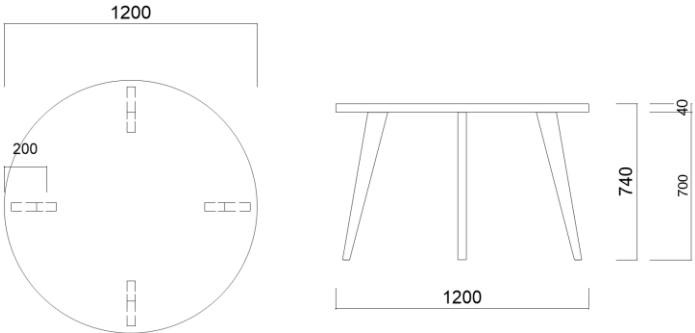

JURA

james burleigh
 COPYRIGHT © JAMES BURLEIGH LIMITED
 Jura

Table sizes, mm

Height 450mm
 750 dia
 900 dia
 1200 dia

Height 740mm

750 dia
 1000 dia
 1200 dia

+ custom sizes available

Table In two sections, mm, Height 740mm

1500 dia
 1800 dia
 2400 dia

Height 1050mm

1200 dia
 1500 dia

+ custom sizes available

Table sizes, Inches

Height 17-3/4" mm
 30" Round
 36" Round
 48" Round

Height 29-1/8"

30" Round
 40" Round
 48" Round

+ custom sizes available

Table In two sections, mm, Height 29-1/8"

59" Round
 71" Round
 96" Round

Height 41-5/16"

48" Round (1 Section)
 59" Round (2 sections)

+ custom sizes available

Edges

Tabletop Surface