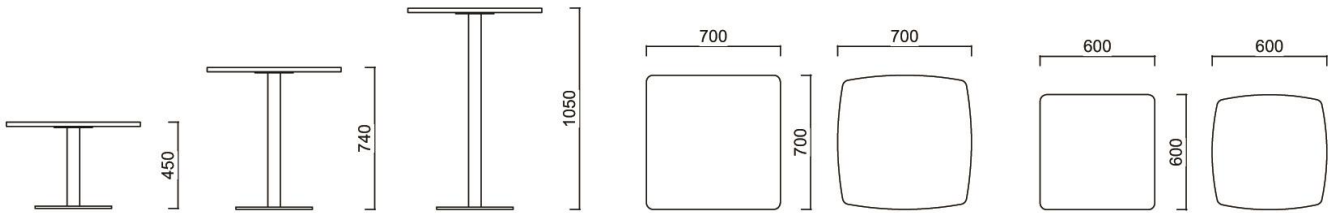

LARRY

Table sizes, mm

Height 450mm
600w x 600d
700w x 700d

Height 740mm
600w x 600d
700w x 700d

Height 1050mm
600w x 600d
700w x 700d

Table sizes, Inches

Height 17-3/4"
24" L x 24" d
28" L x 28" d

Height 29-1/8"
24" L x 24" d
28" L x 28" d

Height 41-5/16"
24" L x 24" d
28" L x 28" d

Edges / Central pedestal leg

Ply edge available / No ply central leg available
Solid metal black base

Tabletop Surface

Large number of standard colours and wood grain compact laminate options. See www.jamesburleigh.co.uk/options

Custom
Rounded square design
Square design
Circular top design

Thin edge profile 22mm / 0.87"
Thick edge profile 40mm / 1.57"

LARRY DOUBLE BASE

james burleigh
 COPYRIGHT © JAMES BURLEIGH LIMITED
 Larry

Table sizes, mm
 Height 740mm

1200w x 600d
 1500w x 700d

Table sizes, Inches
 Height 29-1/8"

48" L x 24" d
 59" L x 28" d

Edges / Central pedestal leg

Ply edge available / **No** ply central leg available
 Solid metal black bases

Tabletop Surface