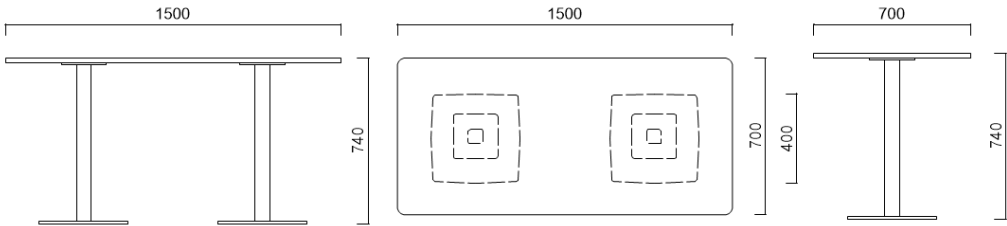

LARRY

Table sizes, mm

Height 450mm
600w x 600d
700w x 700d

Height 740mm
600w x 600d
700w x 700d

Height 1050mm
600w x 600d
700w x 700d

Table sizes, Inches

Height 17-3/4"
24" L x 24" d
28" L x 28" d

Height 29-1/8"
24" L x 24" d
28" L x 28" d

Height 41-5/16"
24" L x 24" d
28" L x 28" d

Edges / Central pedestal leg

Ply edge available / No ply central leg available
Solid metal black base

Tabletop Surface

Large number of standard colours and wood grain compact laminate options. See www.jamesburleigh.co.uk/options

Custom
Rounded square design
Square design
Circular top design

Thin edge profile 22mm / 0.87"
Thick edge profile 40mm / 1.57"

LARRY DOUBLE BASE

james burleigh
 COPYRIGHT © JAMES BURLEIGH LIMITED
 Larry

Table sizes, mm
 Height 740mm

1200w x 600d
 1500w x 700d

Table sizes, Inches
 Height 29-1/8"

48" L x 24" d
 59" L x 28" d

Edges / Central pedestal leg

Ply edge available / **No** ply central leg available
 Solid metal black bases

Tabletop Surface