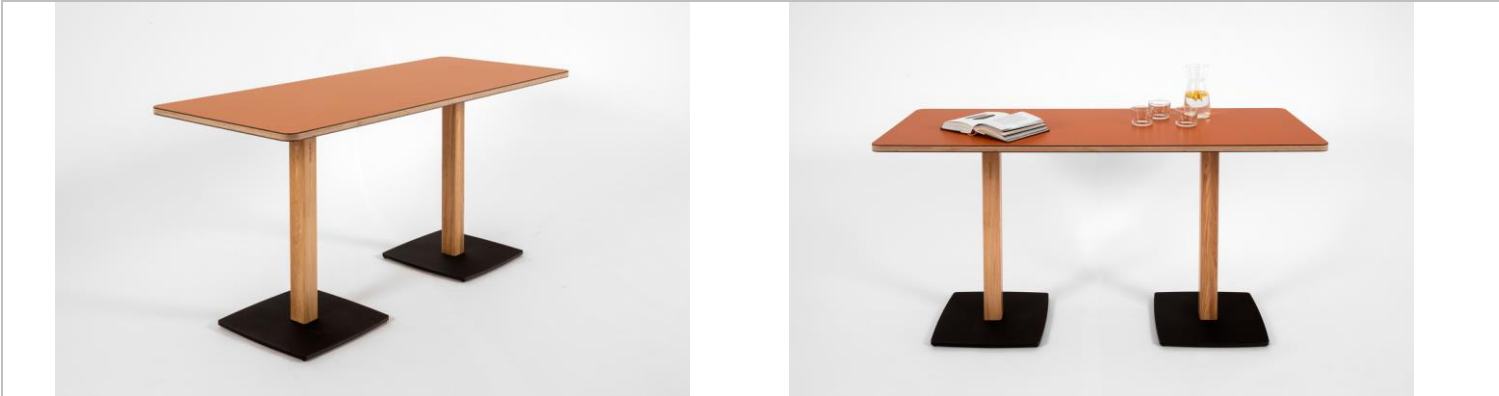

LARRY

Table sizes, mm

Height 450mm
600w x 600d
700w x 700d

Height 740mm
600w x 600d
700w x 700d

Height 1050mm
600w x 600d
700w x 700d

Table sizes, Inches

Height 17-3/4"
24" L x 24" d
28" L x 28" d

Height 29-1/8"
24" L x 24" d
28" L x 28" d

Height 41-5/16"
24" L x 24" d
28" L x 28" d

Edges / Central pedestal leg

Ply edge available / No ply central leg available
Solid metal black base

Tabletop Surface

Large number of standard colours and wood grain compact laminate options. See www.jamesburleigh.co.uk/options

Custom
Rounded square design
Square design
Circular top design

Thin edge profile 22mm / 0.87"
Thick edge profile 40mm / 1.57"

LARRY DOUBLE BASE

james burleigh
 COPYRIGHT © JAMES BURLEIGH LIMITED
 Larry

Table sizes, mm
 Height 740mm

1200w x 600d
 1500w x 700d

Table sizes, Inches
 Height 29-1/8"

48" L x 24" d
 59" L x 28" d

Edges / Central pedestal leg

Ply edge available / **No** ply central leg available
 Solid metal black bases

Tabletop Surface