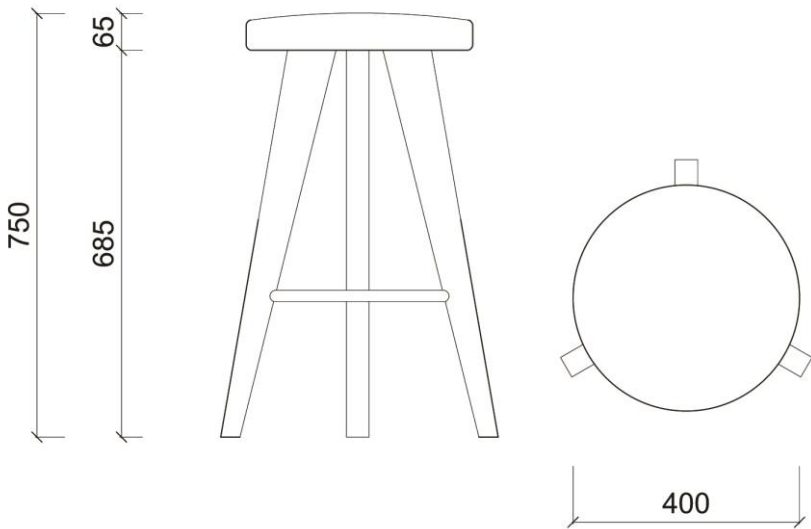

MAGNUS

High stool size, mm

Height 750 mm
Diameter 400 mm

+ Custom sizes available

High stool size, Inches

Height 17-3/4"
Round 29-1/2"

+ Custom sizes available

Edges and legs