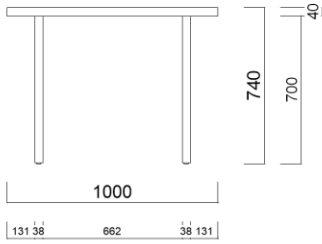

PIL

james burleigh
 COPYRIGHT © JAMES BURLEIGH LIMITED
 Pil

Table sizes, mm
 Height 740mm

1800w x 750d
1800w x 1000d
1800w x 1200d
2400w x 1000d
2400w x 1200d
2800w x 1000d
2800w x 1200d
3000w x 1000d
3000w x 1200d

+ custom sizes available

Table sizes, Inches
 Height 29-1/8"

71" L x 30" d
71" L x 40" d
71" L x 48" d
96" L x 40" d
96" L x 48" d
110" L x 40" d
110" L x 48" d
118" L x 40" d
118" L x 48" d

+ custom sizes available

High Table sizes, mm
 Height 1050mm

1800w x 750d
1800w x 1000d
1800w x 1200d
2400w x 1000d
2400w x 1200d
2800w x 1000d
2800w x 1200d
3000w x 1000d
3000w x 1200d

+ custom sizes available

High Table sizes, Inches
 Height 41-5/16"

- 3000w x 1200d
- 4000w x 1000d
- 4000w x 1200d
- 5000w x 1000d
- 5000w x 1200d
- 6000w x 1000d
- 6000w x 1200d

+ custom sizes available

Table in two sections sizes, Inches

Height 29-1/8"

- 118" L x 48" d
- 157" L x 40" d
- 157" L x 48" d
- 196" L x 40" d
- 196" L x 48" d
- 236" L x 40" d
- 236" L x 48" d