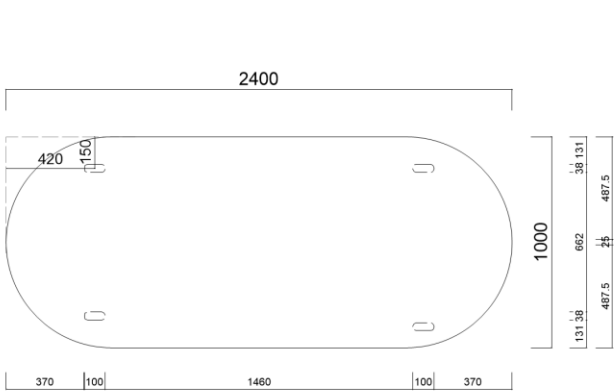

PIL

james burleigh
 COPYRIGHT © JAMES BURLEIGH LIMITED
 Pil

Table sizes, mm
 Height 740mm

1800w x 750d
1800w x 1000d
1800w x 1200d
2400w x 1000d
2400w x 1200d
2800w x 1000d
2800w x 1200d
3000w x 1000d
3000w x 1200d

+ custom sizes available

Table sizes, Inches
 Height 29-1/8"

71" L x 30" d
71" L x 40" d
71" L x 48" d
96" L x 40" d
96" L x 48" d
110" L x 40" d
110" L x 48" d
118" L x 40" d
118" L x 48" d

+ custom sizes available

High Table sizes, mm
 Height 1050mm

1800w x 750d
1800w x 1000d
1800w x 1200d
2400w x 1000d
2400w x 1200d
2800w x 1000d
2800w x 1200d
3000w x 1000d
3000w x 1200d

+ custom sizes available

High Table sizes, Inches
 Height 41-5/16"

High Table in two sections sizes, Inches

Height 41-5/16"

- 118" L x 48" d
- 157" L x 40" d
- 157" L x 48" d
- 196" L x 40" d
- 196" L x 48" d
- 236" L x 40" d
- 236" L x 48" d

+ custom sizes available

Edges and legs