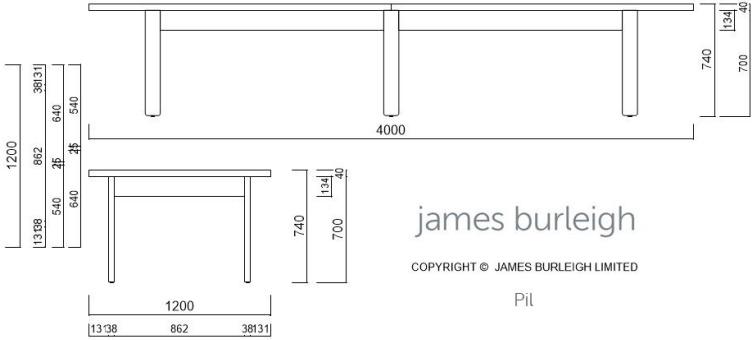

PIL

james burleigh

COPYRIGHT © JAMES BURLEIGH LIMITED

Pil

Table in two sections sizes, mm

Height 740mm

- 3000w x 1200d
- 4000w x 1000d
- 4000w x 1200d
- 5000w x 1000d
- 5000w x 1200d
- 6000w x 1000d
- 6000w x 1200d

+ custom sizes available

Table in two sections sizes, Inches

Height 29-1/8"

- 118" L x 48" d
- 157" L x 40" d
- 157" L x 48" d
- 196" L x 40" d
- 196" L x 48" d
- 236" L x 40" d
- 236" L x 48" d

+ custom sizes available

High Table in two sections sizes, mm

Height 1050mm

- 3000w x 1200d
- 4000w x 1000d
- 4000w x 1200d
- 5000w x 1000d
- 5000w x 1200d
- 6000w x 1000d
- 6000w x 1200d

+ custom sizes available

High Table in two sections sizes, Inches

Height 41-5/16"

- 118" L x 48" d
- 157" L x 40" d
- 157" L x 48" d
- 196" L x 40" d
- 196" L x 48" d
- 236" L x 40" d
- 236" L x 48" d

+ custom sizes available