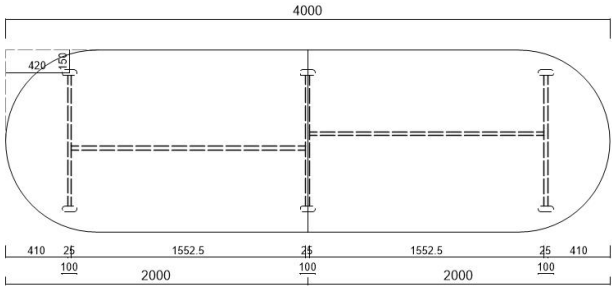

PIL

james burleigh

COPYRIGHT © JAMES BURLEIGH LIMITED

Pil

Table in two sections sizes, mm

Height 740mm

- 3000w x 1200d
- 4000w x 1000d
- 4000w x 1200d
- 5000w x 1000d
- 5000w x 1200d
- 6000w x 1000d
- 6000w x 1200d

+ custom sizes available

Table in two sections sizes, Inches

Height 29-1/8"

- 118" L x 48" d
- 157" L x 40" d
- 157" L x 48" d
- 196" L x 40" d
- 196" L x 48" d
- 236" L x 40" d
- 236" L x 48" d

+ custom sizes available

High Table in two sections sizes, mm

Height 1050mm

- 3000w x 1200d
- 4000w x 1000d
- 4000w x 1200d
- 5000w x 1000d
- 5000w x 1200d
- 6000w x 1000d
- 6000w x 1200d

+ custom sizes available

High Table in two sections sizes, Inches

Height 41-5/16"

- 118" L x 48" d
- 157" L x 40" d
- 157" L x 48" d
- 196" L x 40" d
- 196" L x 48" d
- 236" L x 40" d
- 236" L x 48" d

+ custom sizes available