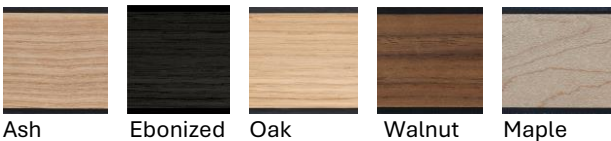

Edges and legs

Ash Ebonized Oak Walnut Maple

Tabletop Surface

Large number of standard colours and wood grain compact laminate options. See www.jamesburleigh.co.uk/options

Custom

- IT power data integration
- Castors to make table moveable