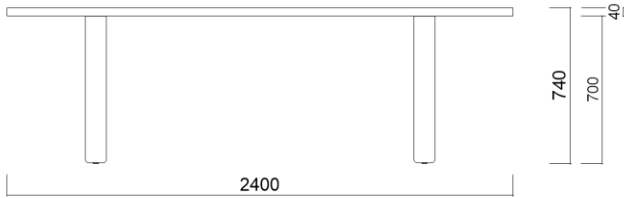

PIL

james burleigh
 COPYRIGHT © JAMES BURLEIGH LIMITED
 Pil

Table sizes, mm
 Height 740mm

1800w x 750d
1800w x 1000d
1800w x 1200d
2400w x 1000d
2400w x 1200d
2800w x 1000d
2800w x 1200d
3000w x 1000d
3000w x 1200d

+ custom sizes available

Table sizes, Inches
 Height 29-1/8"

71" L x 30" d
71" L x 40" d
71" L x 48" d
96" L x 40" d
96" L x 48" d
110" L x 40" d
110" L x 48" d
118" L x 40" d
118" L x 48" d

+ custom sizes available

High Table sizes, mm
 Height 1050mm

1800w x 750d
1800w x 1000d
1800w x 1200d
2400w x 1000d
2400w x 1200d
2800w x 1000d
2800w x 1200d
3000w x 1000d
3000w x 1200d

+ custom sizes available

High Table sizes, Inches
 Height 41-5/16"

- 3000w x 1200d
- 4000w x 1000d
- 4000w x 1200d
- 5000w x 1000d
- 5000w x 1200d
- 6000w x 1000d
- 6000w x 1200d

+ custom sizes available

Table in two sections sizes, Inches

Height 29-1/8"

- 118" L x 48" d
- 157" L x 40" d
- 157" L x 48" d
- 196" L x 40" d
- 196" L x 48" d
- 236" L x 40" d
- 236" L x 48" d