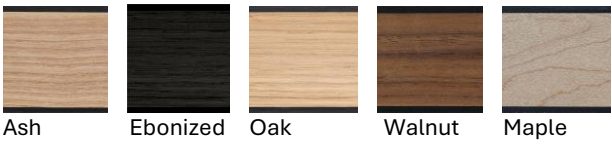

High Table sizes, mm
 Height 1050mm

1800w x 750d
1800w x 1000d
1800w x 1200d
2400w x 1000d
2400w x 1200d
2800w x 1000d
2800w x 1200d
3000w x 1000d
3000w x 1200d

+ custom sizes available

High Table sizes, Inches
 Height 41-5/16"

71" L x 30" d
71" L x 40" d
71" L x 48" d
96" L x 40" d
96" L x 48" d
110" L x 40" d
110" L x 48" d
118" L x 40" d
118" L x 48" d

+ custom sizes available

Edges and legs

Tabletop Surface

Large number of standard colours and wood grain compact laminate options. See www.jamesburleigh.co.uk/options