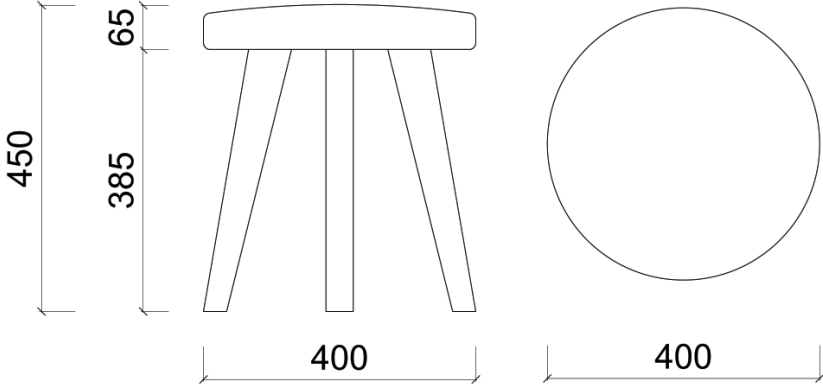

SHUG

Low stool size, mm

Height 450 mm
Diameter 400 mm

Low stool size, Inches

Height 17-3/4"
Round 15-3/4"

Edges and legs

Ash Ebonized Oak Walnut Maple

+5% cost uplift Walnut
+10% cost uplift Ebonized